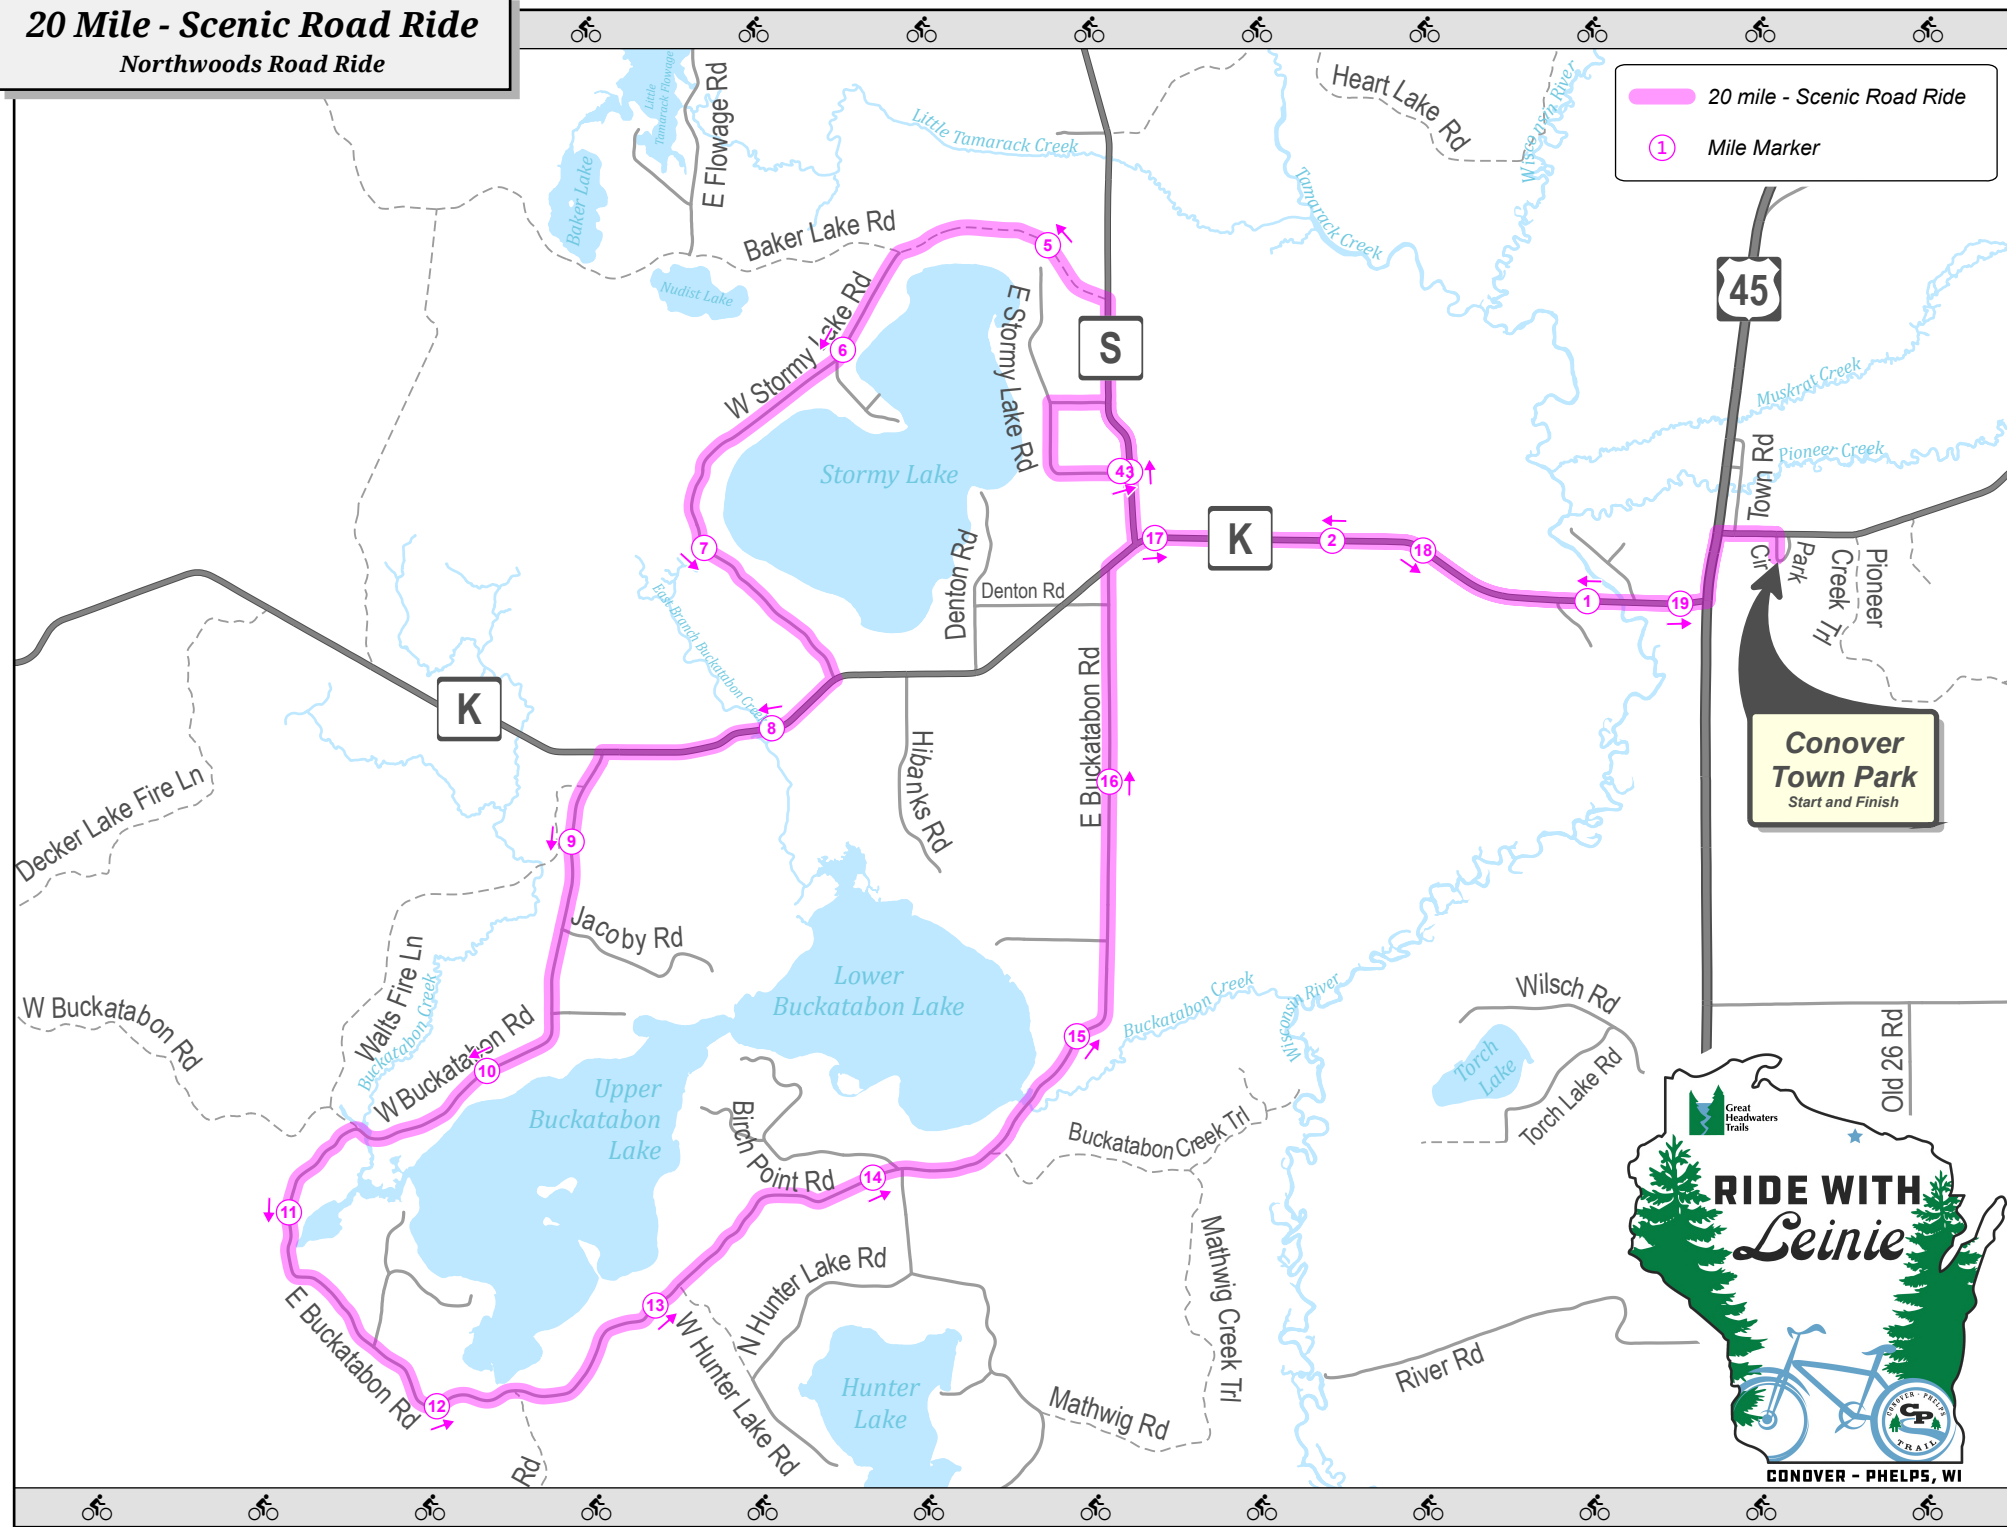

20 Mile - Scenic Road Ride

Northwoods Road Ride

 20 mile - Scenic Road Ride

 Mile Marker

45

**Conover
Town Park**
Start and Finish

Great Headwaters Trails

RIDE WITH Leinie