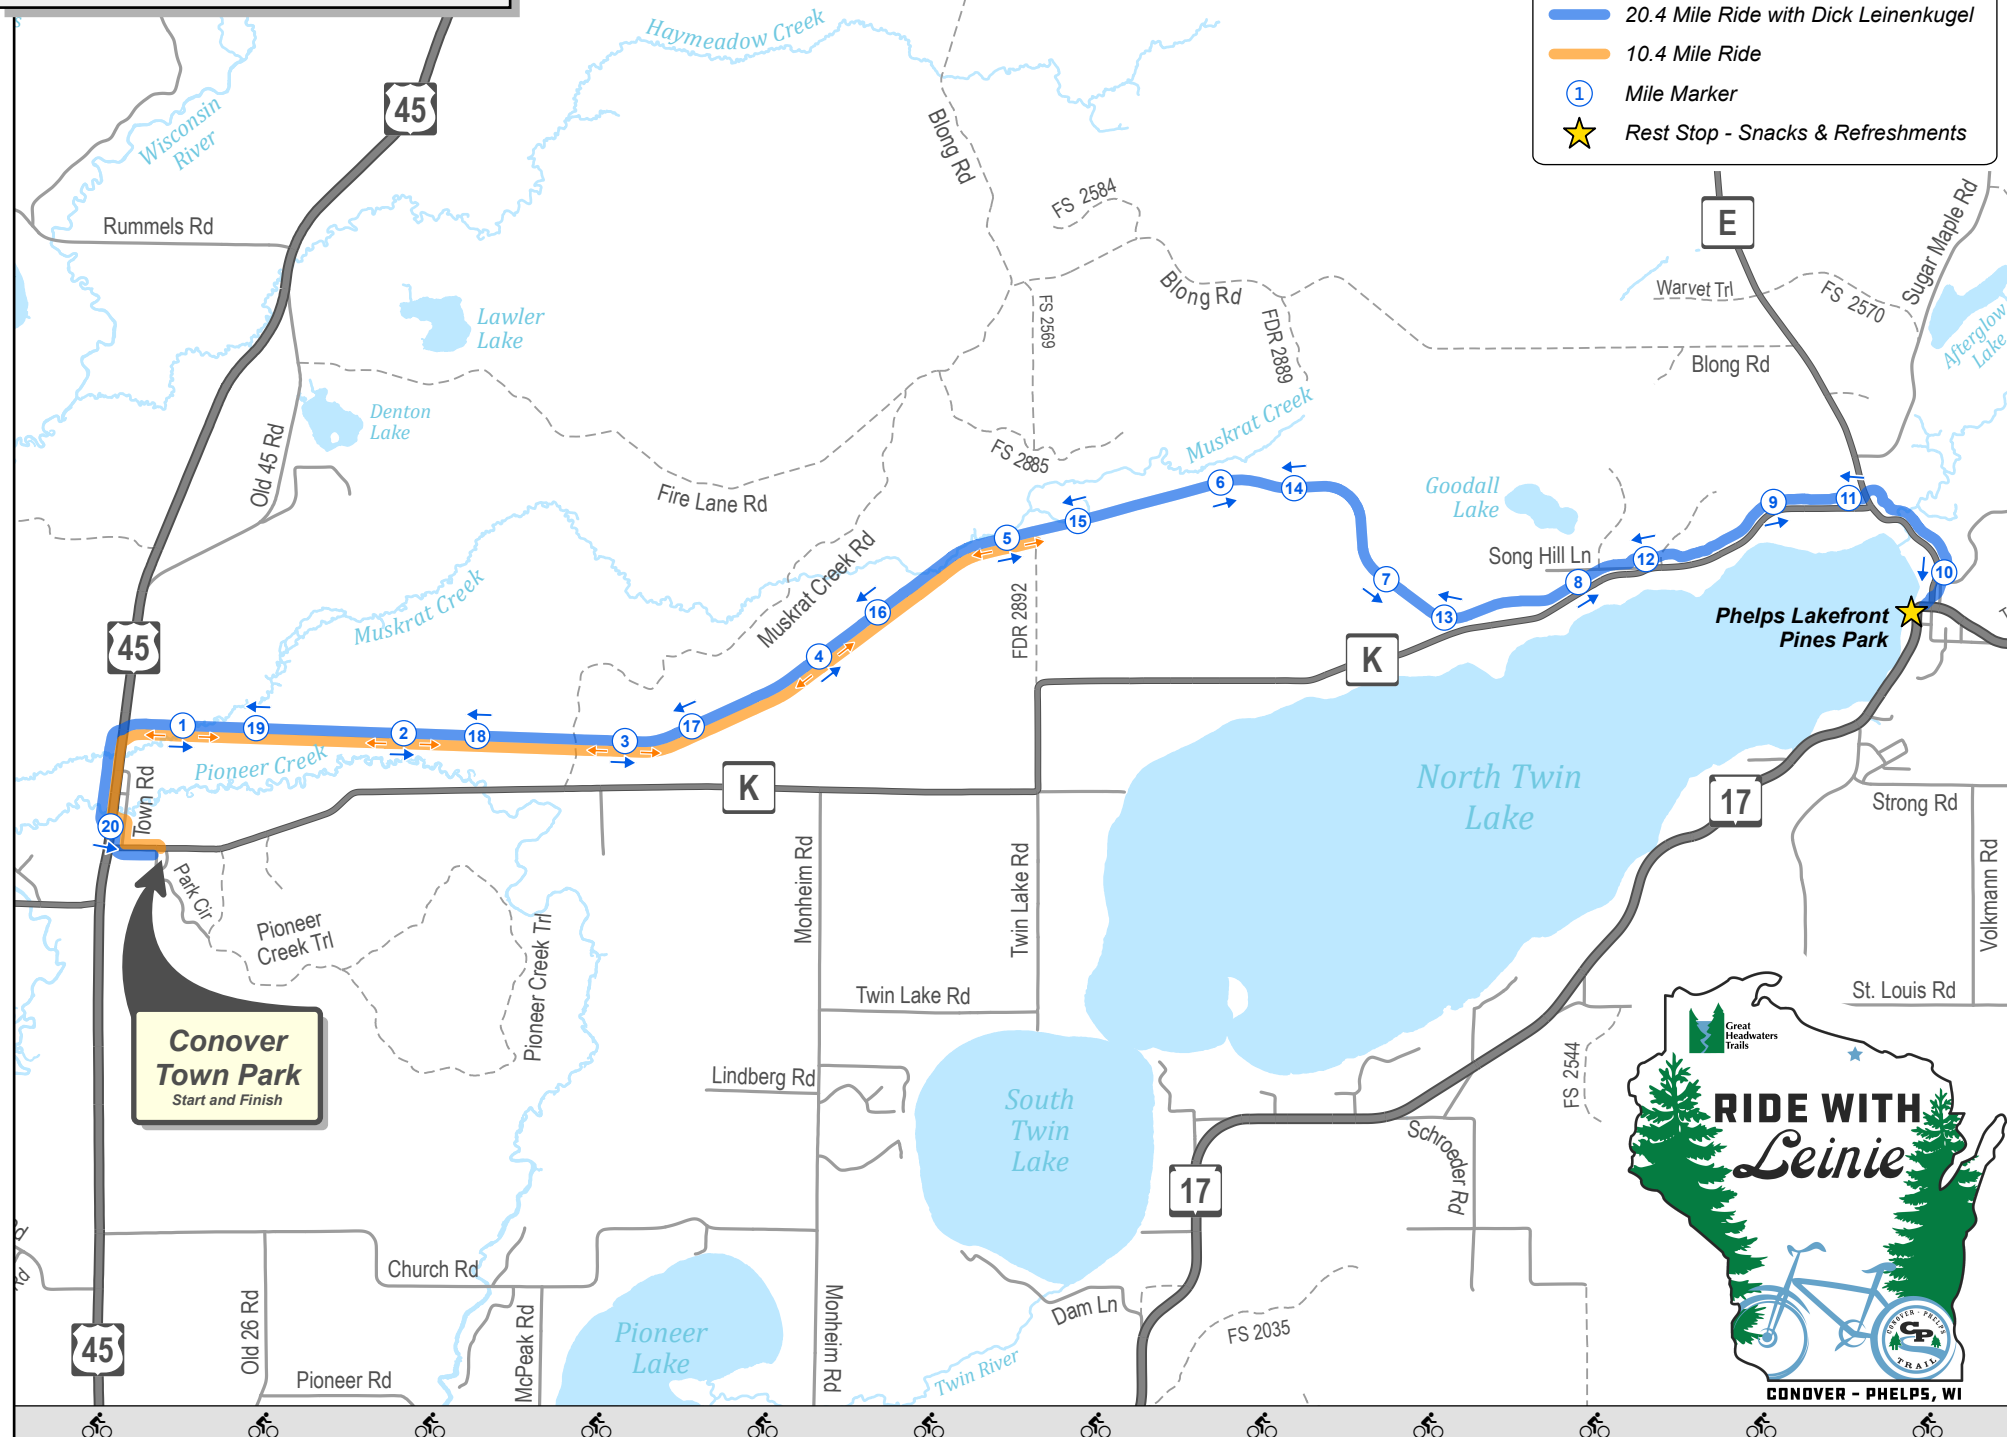

Conover-Phelps Trail Ride

20.4 Mile Ride - 10.4 Mile Ride

- 20.4 Mile Ride with Dick Leinenkugel
- 10.4 Mile Ride
- Mile Marker
- Rest Stop - Snacks & Refreshments

Conover Town Park
Start and Finish