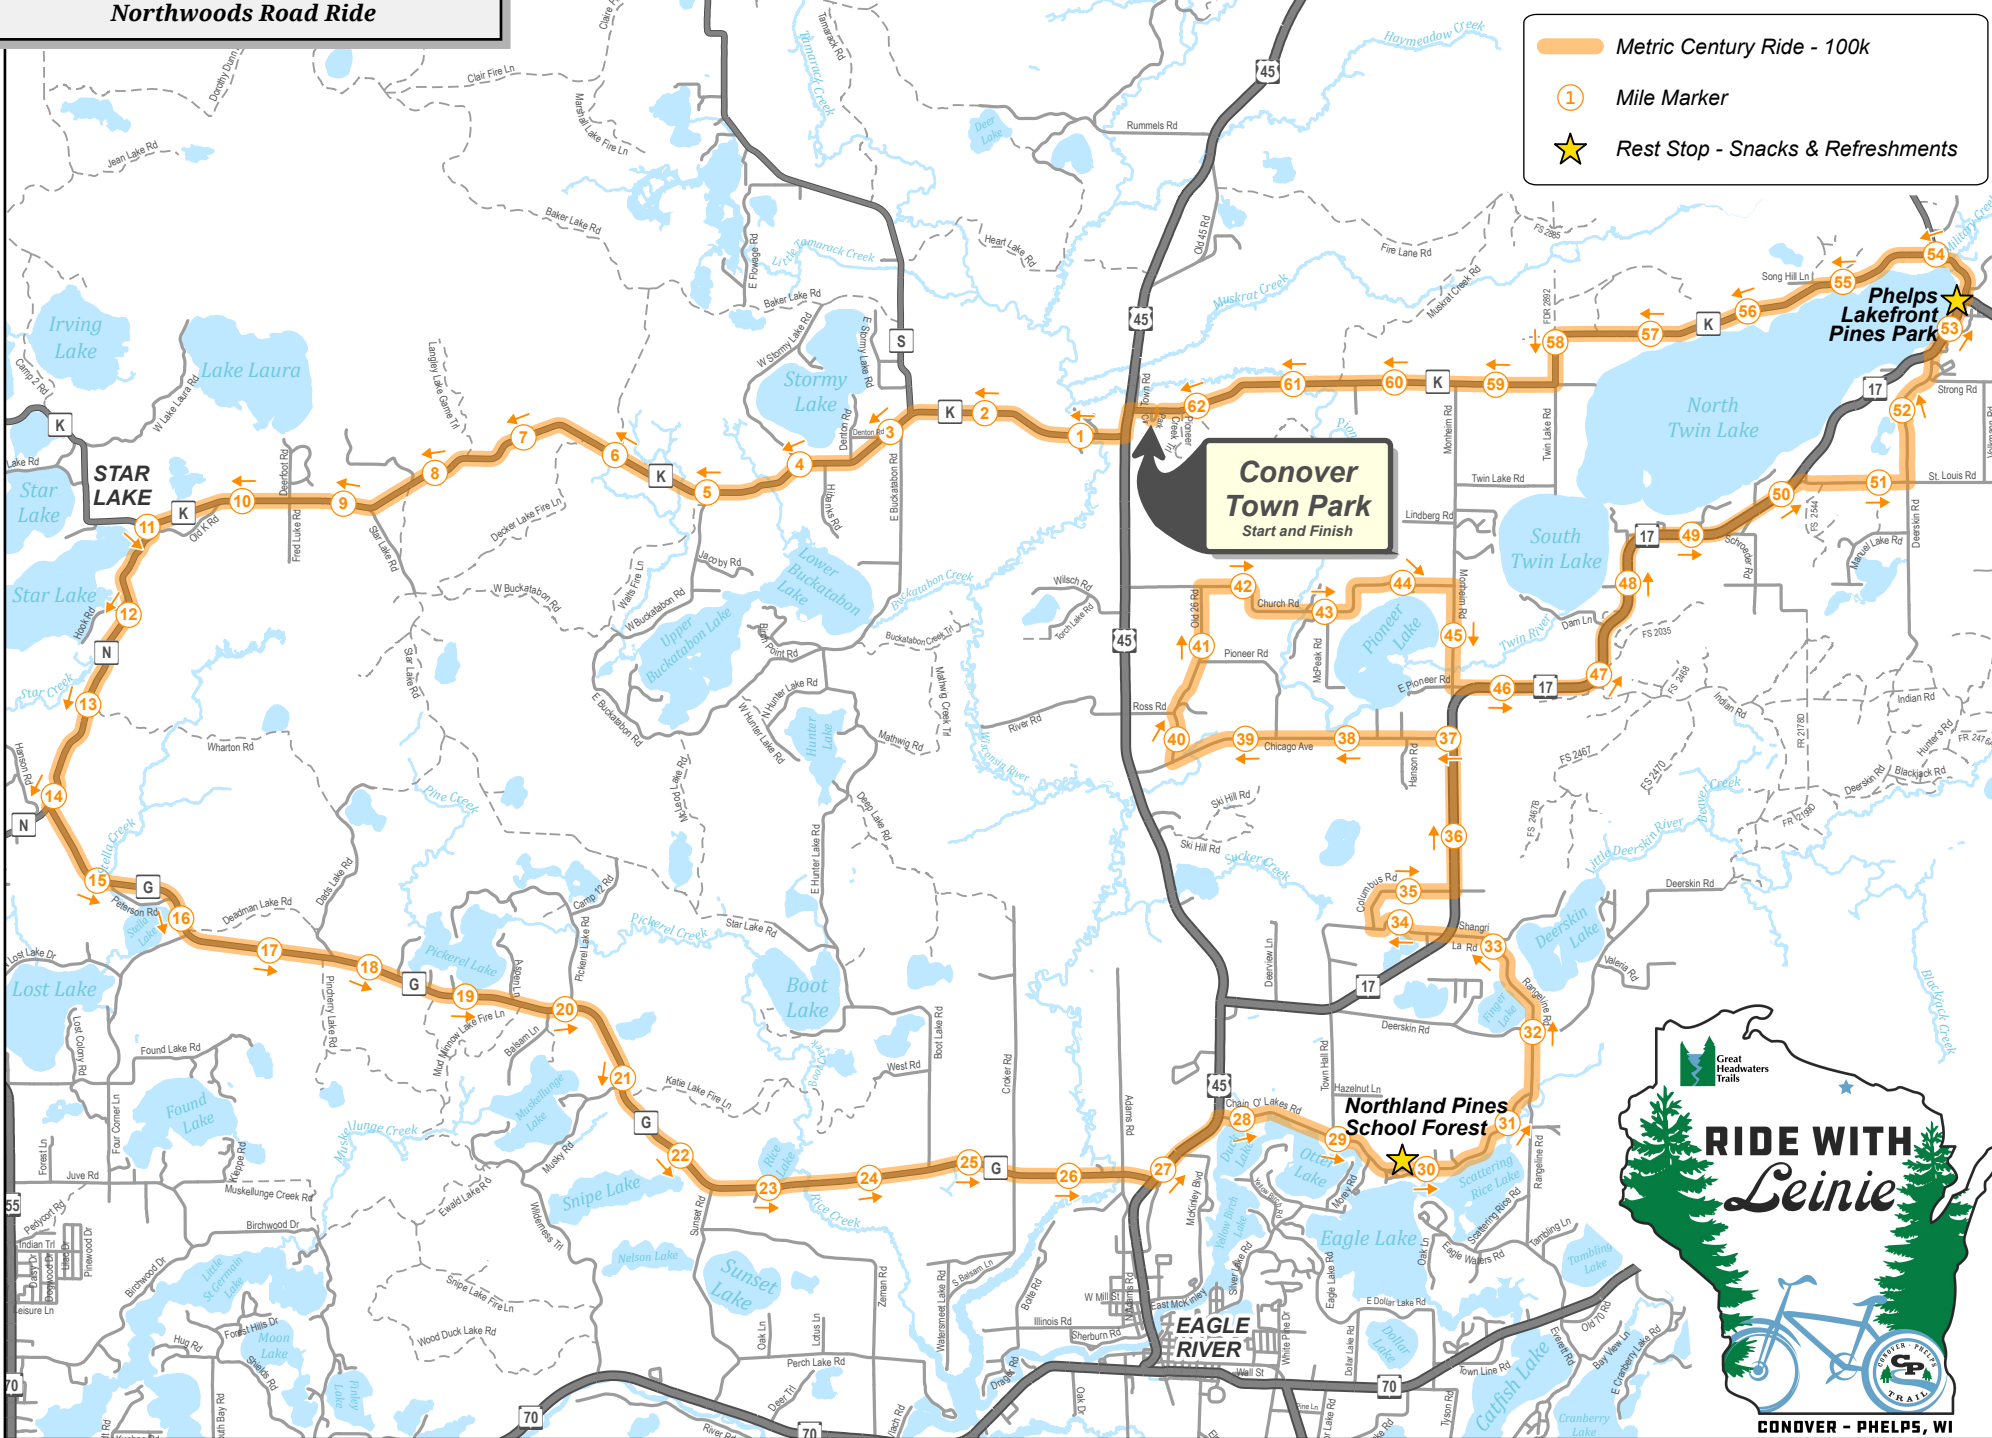

Metric Century Ride - 100k

Northwoods Road Ride

- Metric Century Ride - 100k
- Mile Marker
- Rest Stop - Snacks & Refreshments

RIDE WITH Leinie

CONOVER TRAILS TRAIL

CONOVER - PHELPS, WI