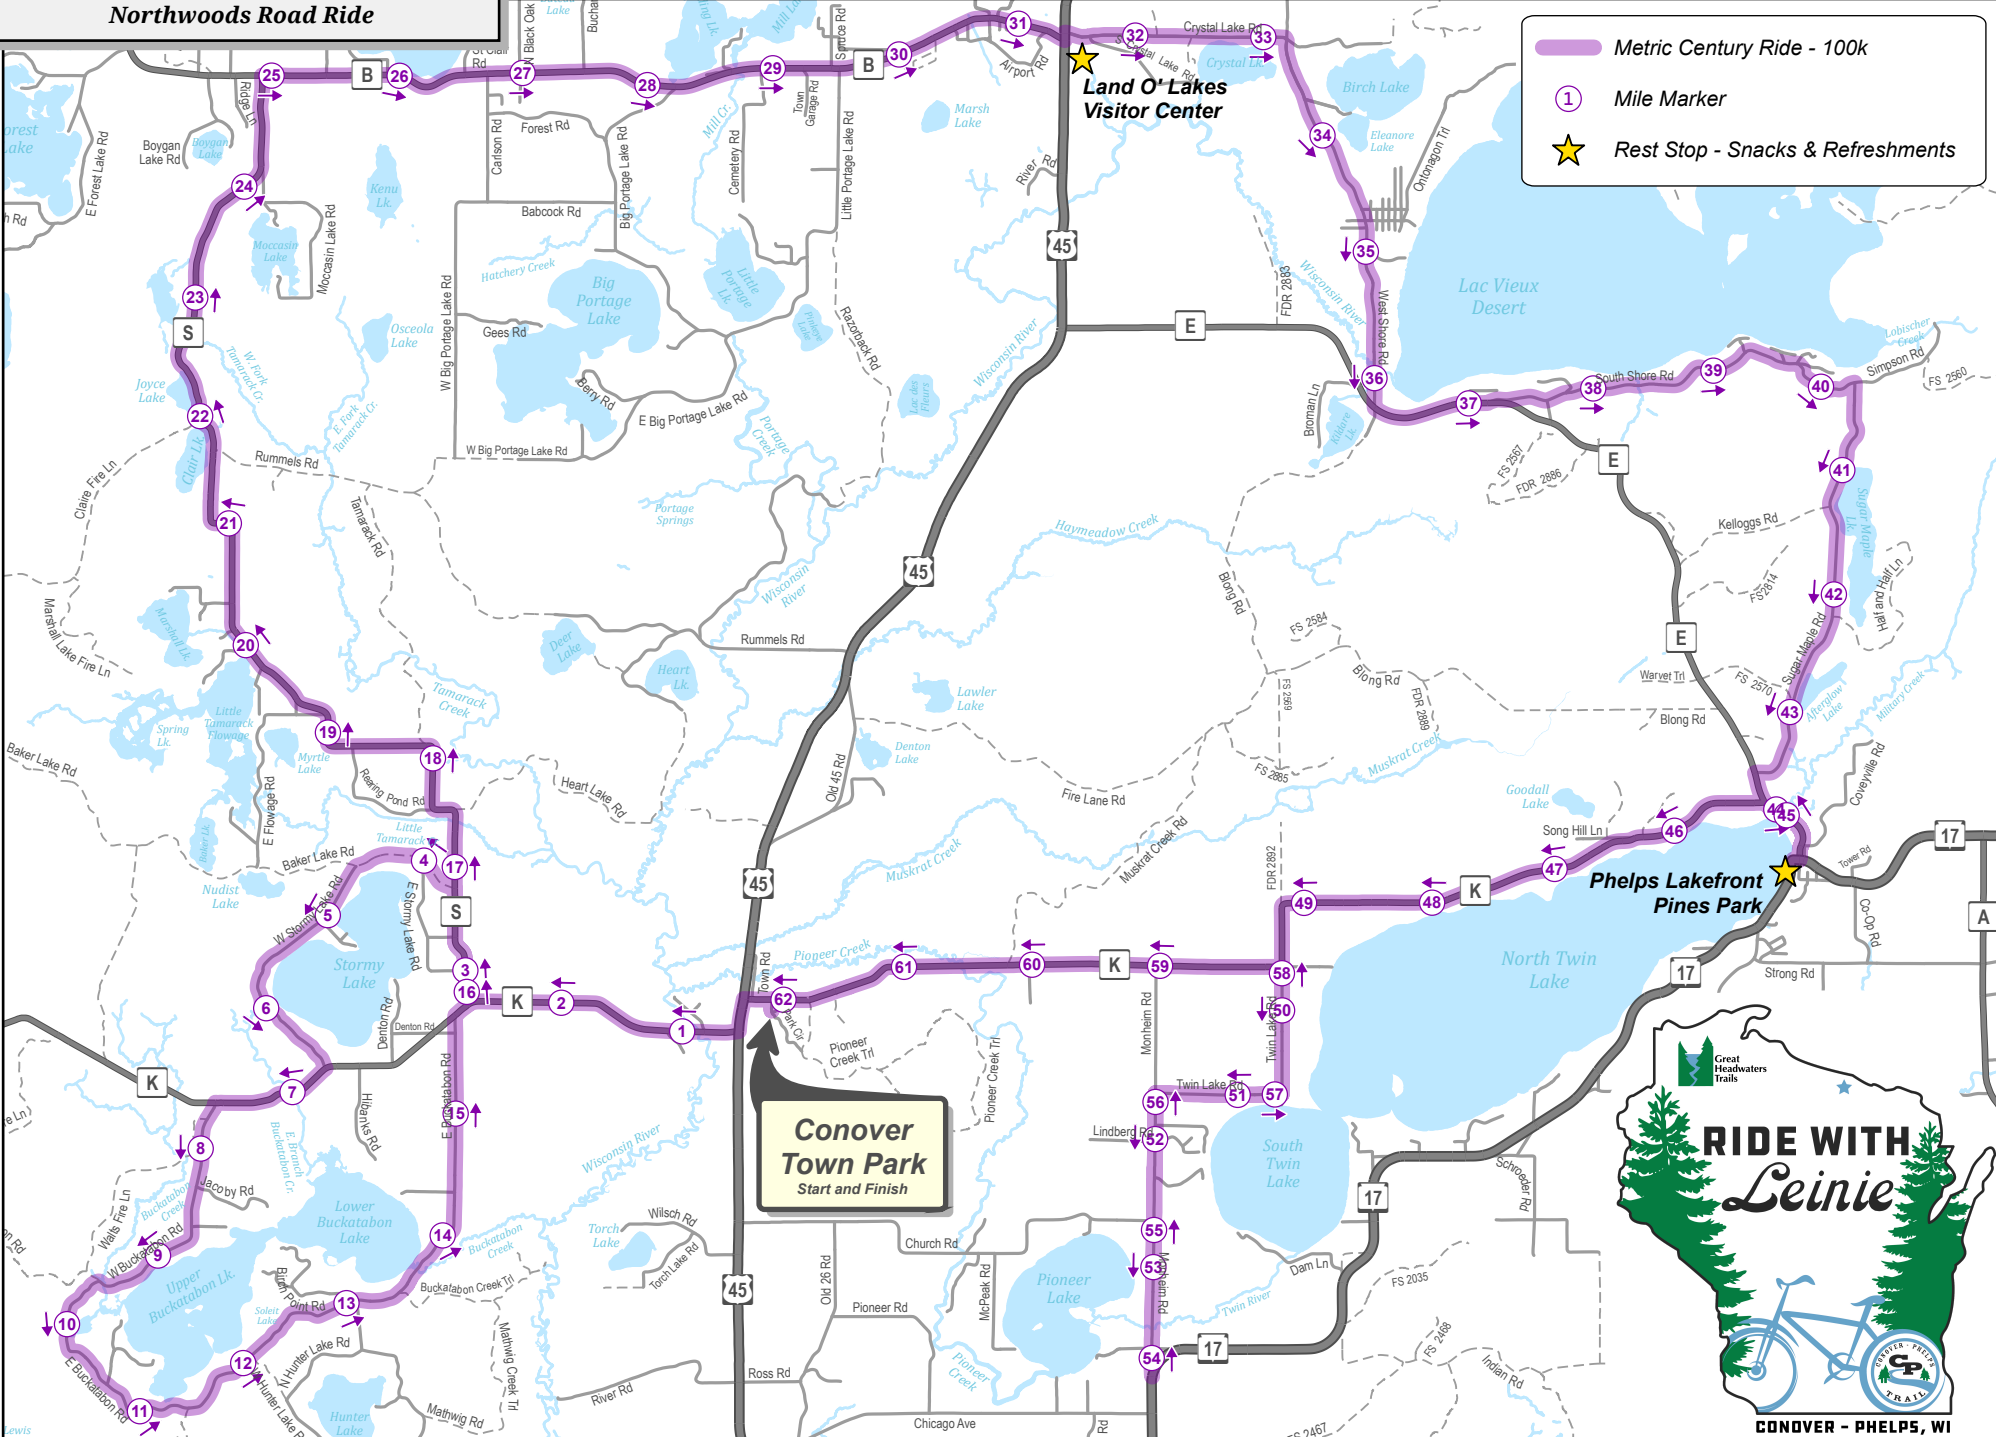

# Metric Century Ride - 100k

## Northwoods Road Ride

- Metric Century Ride - 100k
- Mile Marker
- Rest Stop - Snacks & Refreshments

**Conover  
Town Park**  
Start and Finish

**Phelps Lakefront  
Pines Park**

**Land O' Lakes  
Visitor Center**

**RIDE WITH  
Leinie**

CONOVER - PHEASANT  
LAKES  
TRAILS

**CONOVER - PHEASANT, WI**