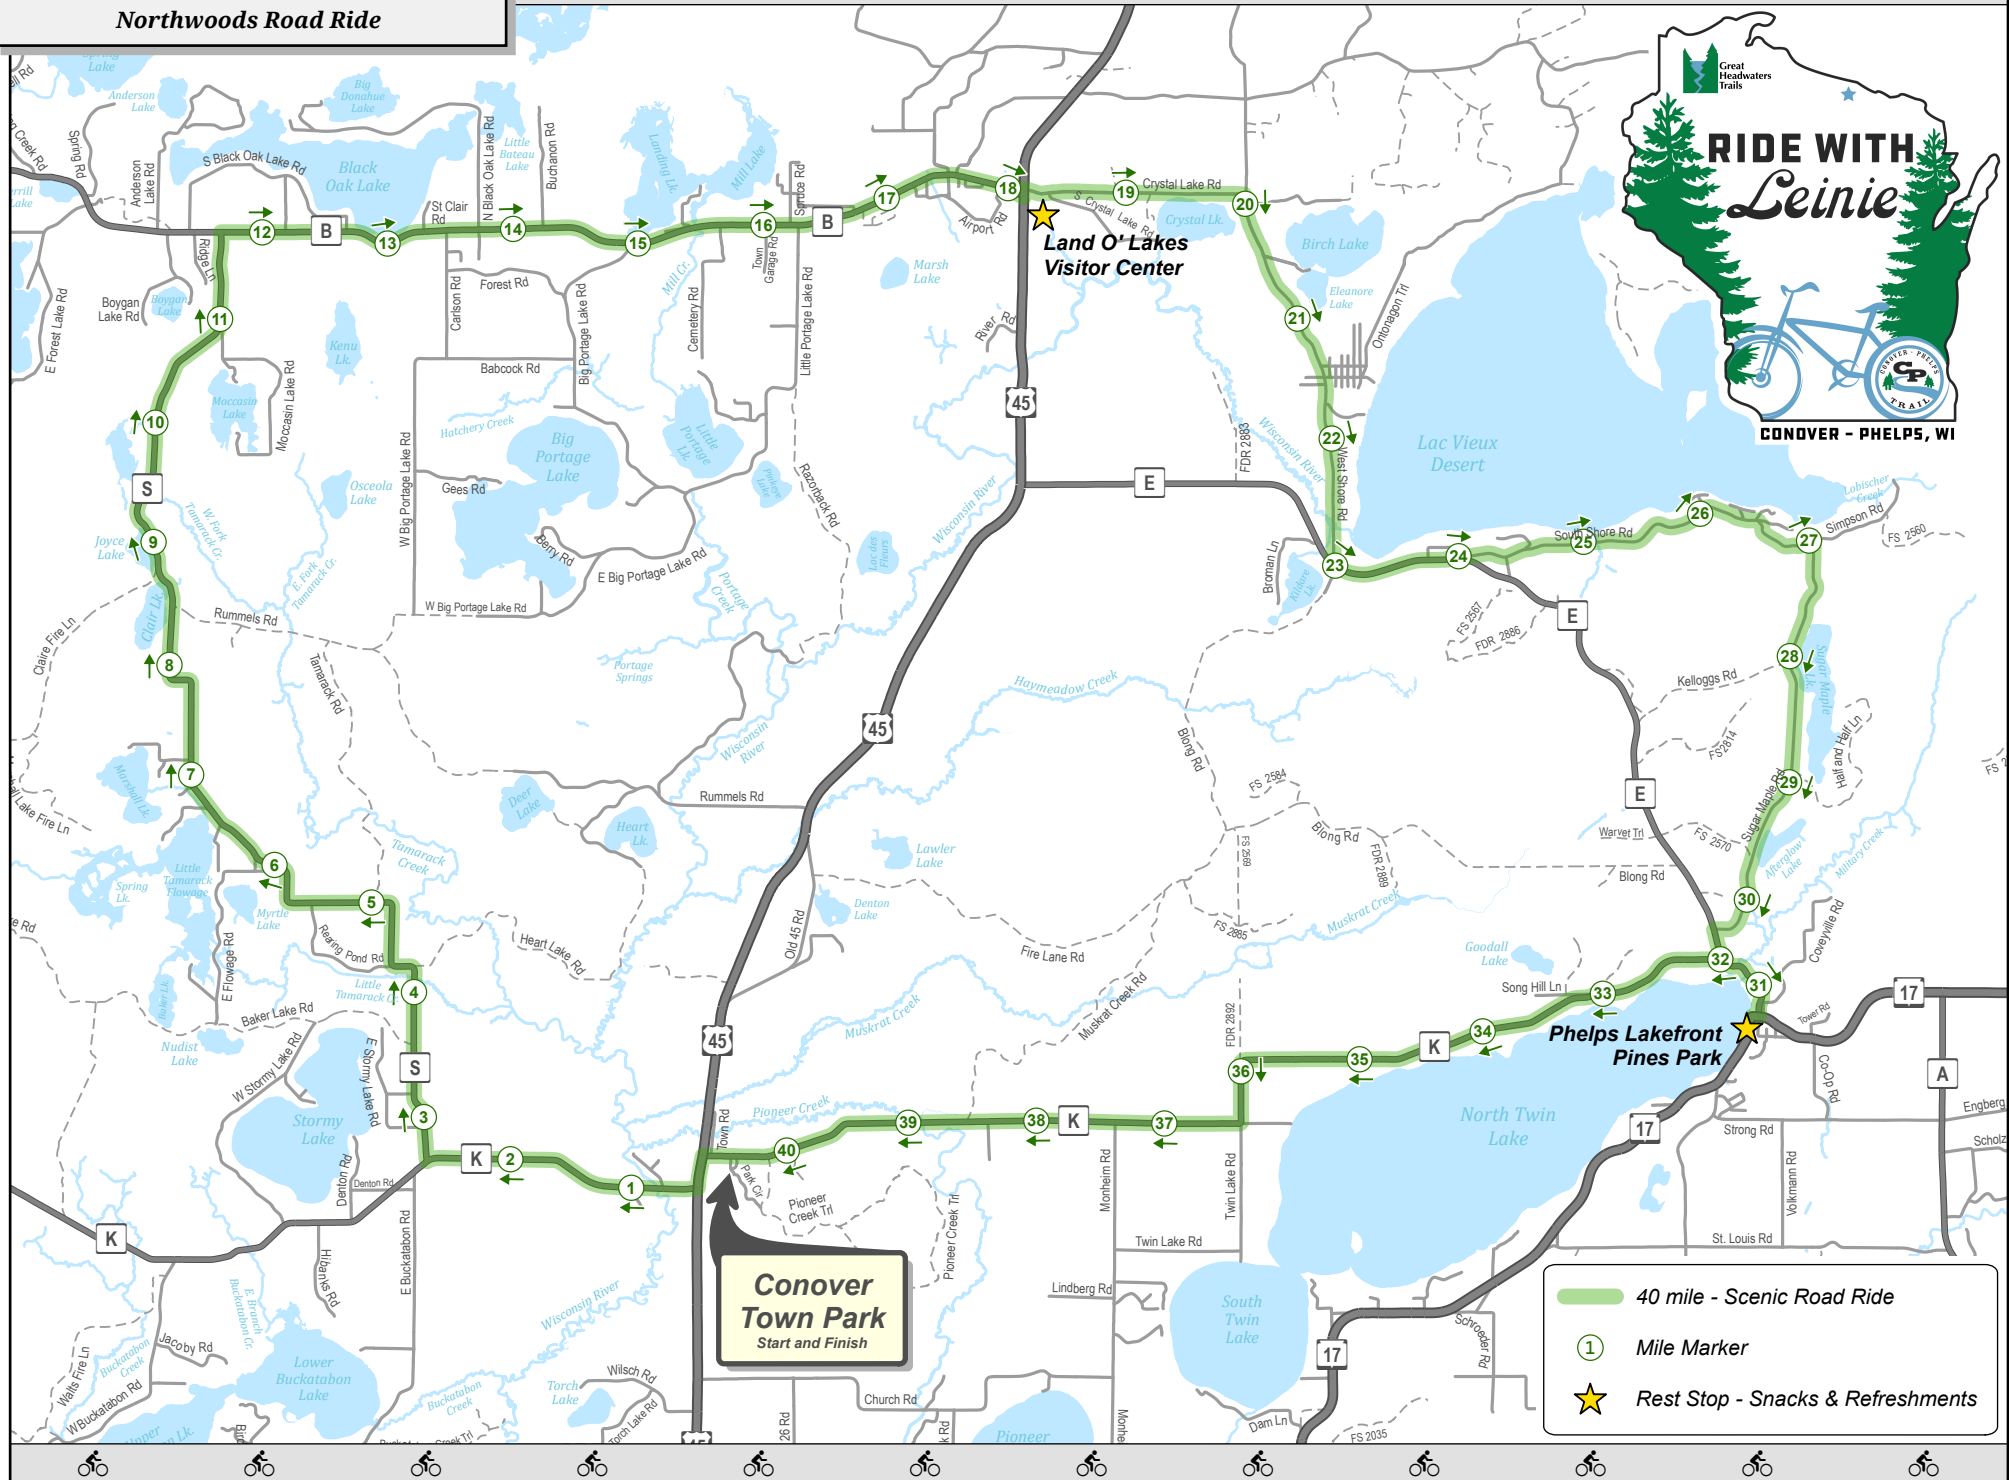

# 40 Mile - Scenic Road Ride

## Northwoods Road Ride

**Conover  
Town Park**  
Start and Finish

-  40 mile - Scenic Road Ride
-  Mile Marker
-  Rest Stop - Snacks & Refreshments